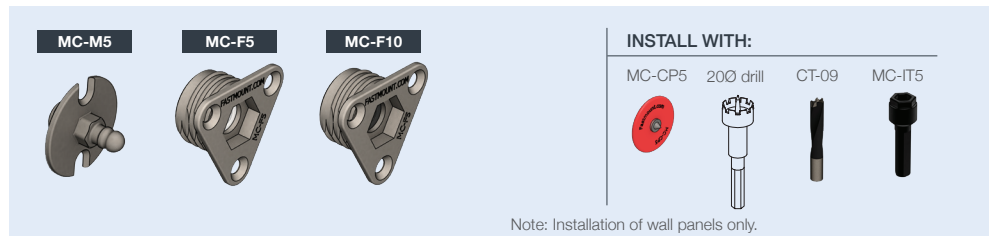

METAL MC RANGE

MC-M5/F5/F10 INSTALLATION GUIDE

MC-M5/F5/F10 INSTALLATION GUIDE (SELF TAPPING)

INSTALLATION STEPS Self tapping method

MORE INFO: SETOUT GUIDE TD-02, 09, 12. PRODUCT SHEET MC-05