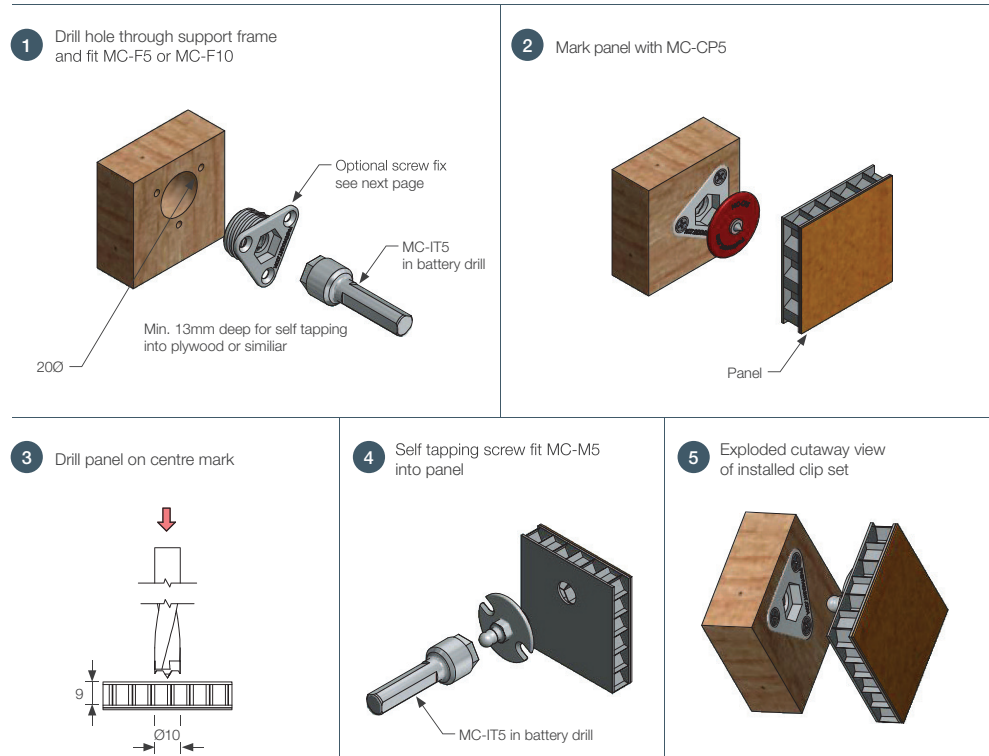

METAL MC RANGE

MC-M5/F5/F10 INSTALLATION GUIDE

MC-M5/F5/F10 INSTALLATION GUIDE (SELF TAPPING)

INSTALLATION STEPS Self tapping method

MORE INFO: SETOUT GUIDE TD-02, 09, 12. PRODUCT SHEET MC-05