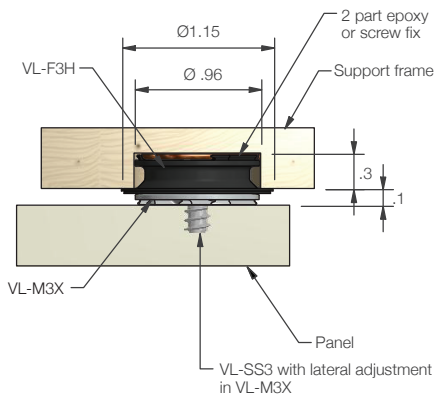

### VL-M3X Very Low Profile Extra Heavy Duty 55lb

The VL-M3X is the strongest fixing in the Very Low Profile Range, ideal for more permanent fixings in applications such as settee arms in furniture, heavy artwork, and large, heavyweight interior panels. With a 55lb pull out load and 165lb shear load, the VL-M3X clips into the VL-F3H with no special tools required for installation. Can be used with a wide range of adhesives or screw fixed, according to application type.

#### BENEFITS

- Self-aligning secure mounting
- Installation requires no special tools or skilled labor
- Uses a range of adhesives to suit the customer
- Fast installation
- 55lb pull out load
- 165lb shear load
- Clip lead in for easy fitting
- Can be screw fixed with lateral adjustment, or glue fixed

Through section showing recessed installation

Through section showing surface mounted adhesive installation