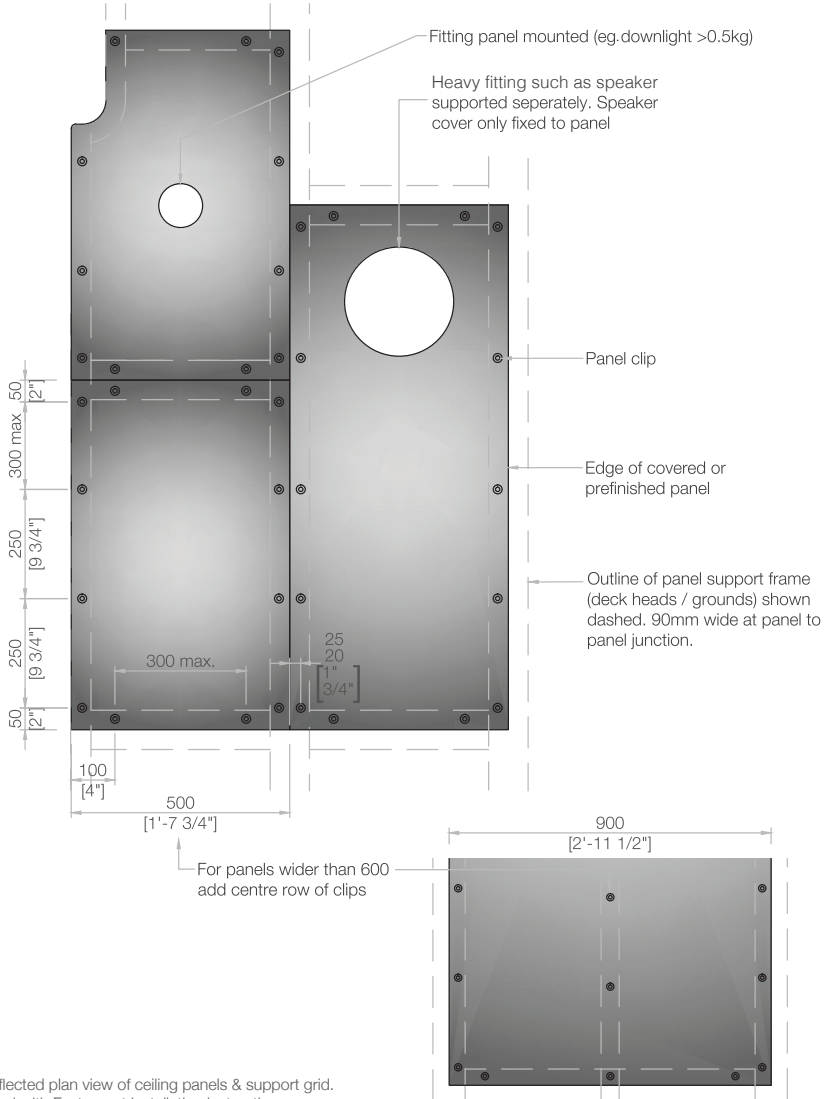

# LAYOUT GUIDE - ALL RANGES

## SMALL OR LIGHTWEIGHT CEILING PANEL

**TD-02**

Reflected plan view of ceiling panels & support grid.  
Read with Fastmount installation instructions.