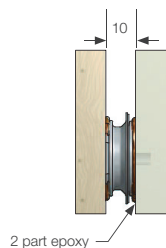

1. **2** Section through installed clip