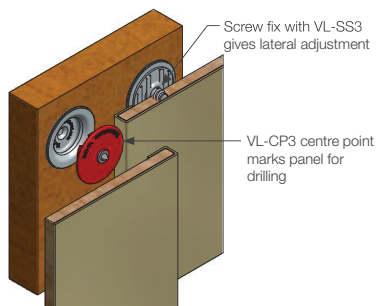

1. **3** Exploded view showing centre point marker, install option