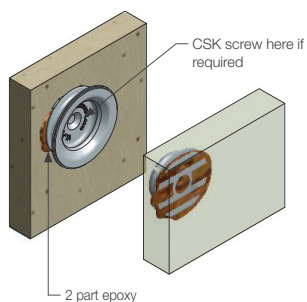

INSTALLATION STEPS

1. **1** Exploded view of typical installation (adhesive fix)