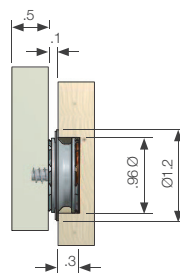

1. **4** Section through recessed installation