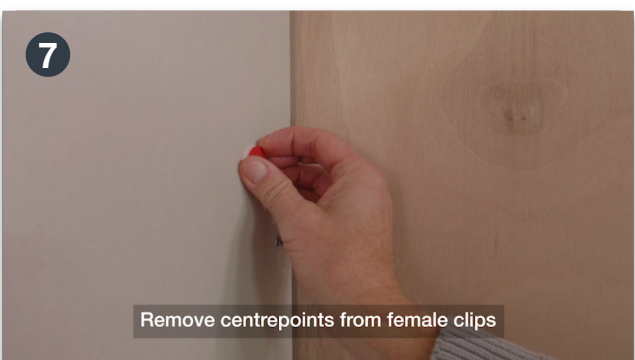

Installation steps

Installing LP-DF8 into drywall