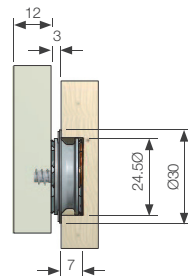

1. **4** Section through recessed installation