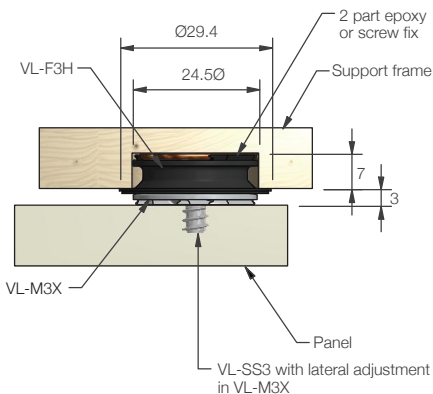

#### BENEFITS

- Self-aligning secure mounting
- Installation requires no special tools or skilled labour
- Uses a range of adhesives to suit the customer
- Fast installation
- 25kg pull out load
- 75kg shear load
- Clip lead in for easy fitting
- Can be screw fixed with lateral adjustment, or glue fixed

Through section showing recessed installation

Through section showing surface mounted adhesive installation