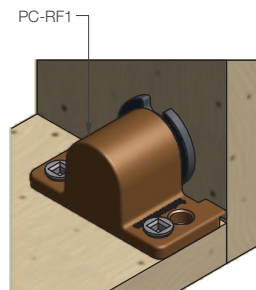

APPLICATIONS

- Ceiling and wall panels
- Cabinet assembly and shelf support
- Refits and upgrades of existing installations
- Variety of substrates
- Floor panels
- Inspection hatches

INSTALLATION: Partially exploded through section showing typical installation method

Corner detail at cabinet or shelf