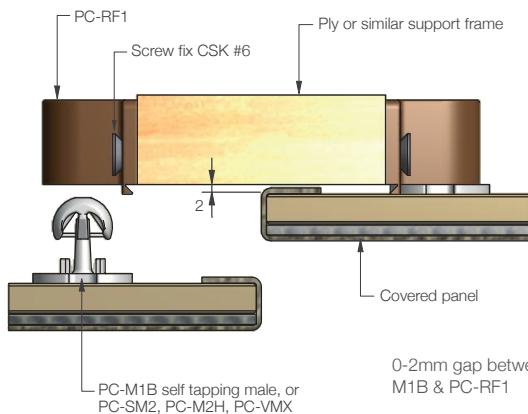

STANDARD PC RANGE

PC-RF1 PRODUCT GUIDE

PC-RF1 Side Mount Female Screw Fix

The PC-RF1 is ideal for applications that require side mounting, such as refit, cabinet construction or securing floor panels. This versatile screw-fixed clip works with all male clips from the Standard Range. Compatible with all male clips in the Standard Range (pull out load depends on male clip used). Refer to Panel Offset Guide for information about gap between substrate and panel, pull out and shear loads.

PC-SM2H

MATERIAL:

Brown Acetal copolymer

MORE INFO:

Installation Guide PC-RF1
Clip Layout Guide TD-02, 09, 12
Panel Offset Guide

BENEFITS

- Side mounting
- Installation requires no special tools
- Screw fixed to frame
- Several mounting options
- Compatible with all male Standard Range clips
- Allows for flexing and expansion of panel and support

Corner detail at cabinet or shelf