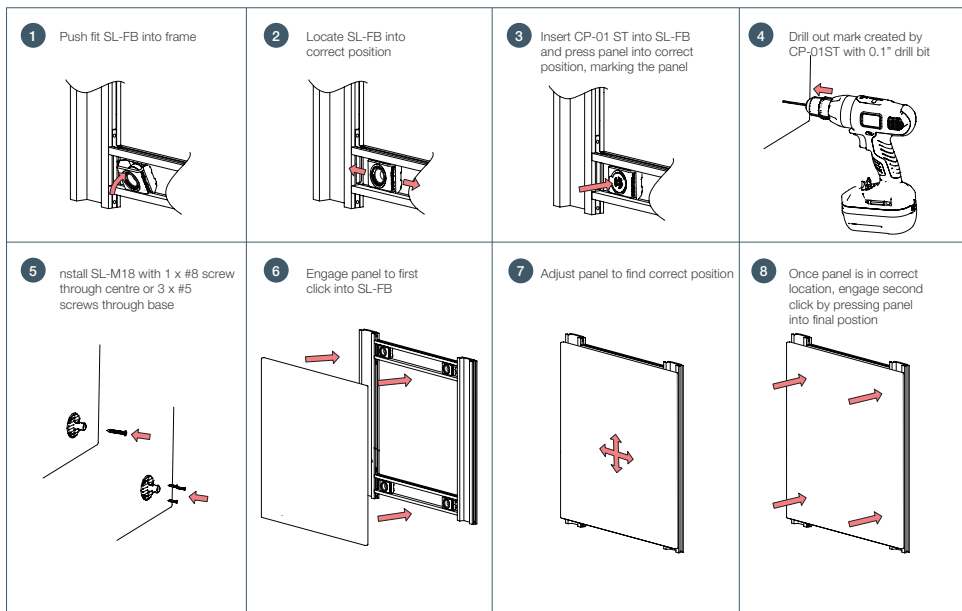

STRATLOCK SL RANGE

SL-FB & SL-FB-FR INSTALLATION GUIDE

SL-FB Stratlock® Range - Screw Fix

SL-FB-FR Stratlock® Range - Screw Fix - Fire-rated

INSTALLATION STEPS

Screw-fix method - follow same steps for fire-rated Stratlock clips

Stratlock SL-RLE shown.