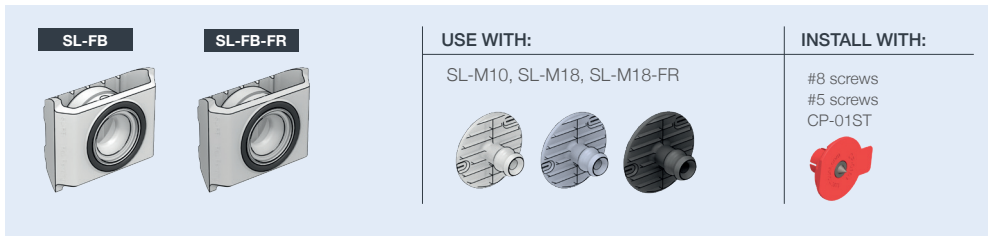

STRATLOCK SL RANGE

SL-FB & SL-FB-FR INSTALLATION GUIDE

SL-FB Stratlock® Range - Screw Fix

SL-FB-FR Stratlock® Range - Screw Fix - Fire-rated

INSTALLATION STEPS

Screw-fix method - follow same steps for fire-rated Stratlock clips

Stratlock SL-RLE shown.