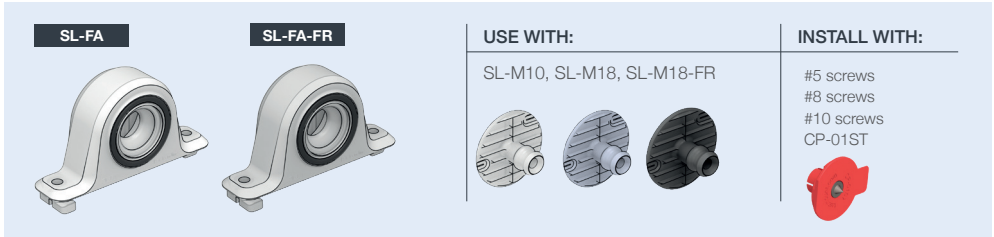

STRATLOCK SL RANGE

SL-FA & SL-FA-FR INSTALLATION GUIDE

SL-FA Stratlock® Range - Screw Fix

SL-FA-FR Stratlock® Range - Screw Fix - Fire-rated

INSTALLATION STEPS

Screw-fix method - follow same steps for fire-rated Stratlock clips